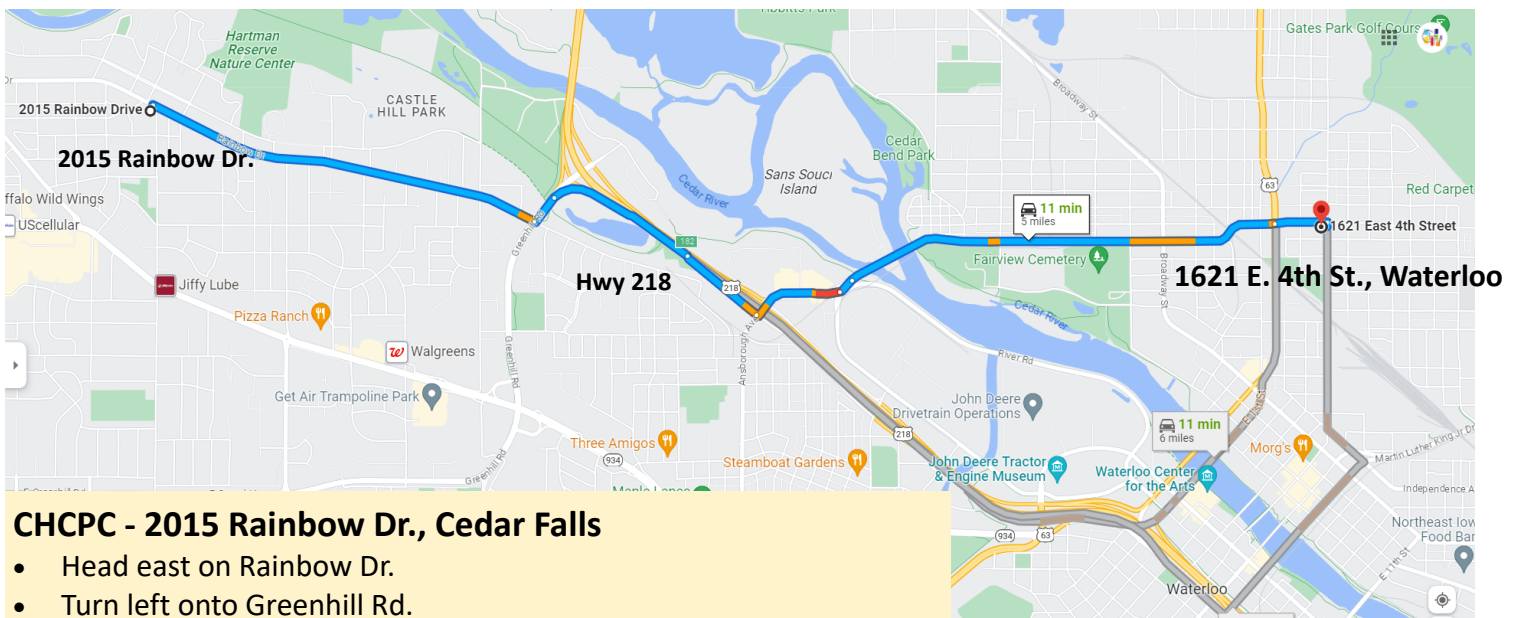

No service here on November 2 while we attend the service at Jubilee United Methodist Church 1621 E. 4th St. Waterloo 9:30 a.m.

We will meet at CHCPC at 9 a.m. and carpool.

CHCPC - 2015 Rainbow Dr., Cedar Falls

- Head east on Rainbow Dr.
- Turn left onto Greenhill Rd.
- Use the right lane to take the ramp onto US-218 S
- Take exit 182 for Ansborough Ave. toward Fletcher Ave.
- Turn left onto Ansborough Ave.
- Use the 2nd from the left lane to turn left onto W. Conger St.
- Continue straight to stay on W. Conger St.
- Follow Newell St to E. 4th St.

Jubilee United Methodist Church - 1621 E. 4th St., Waterloo